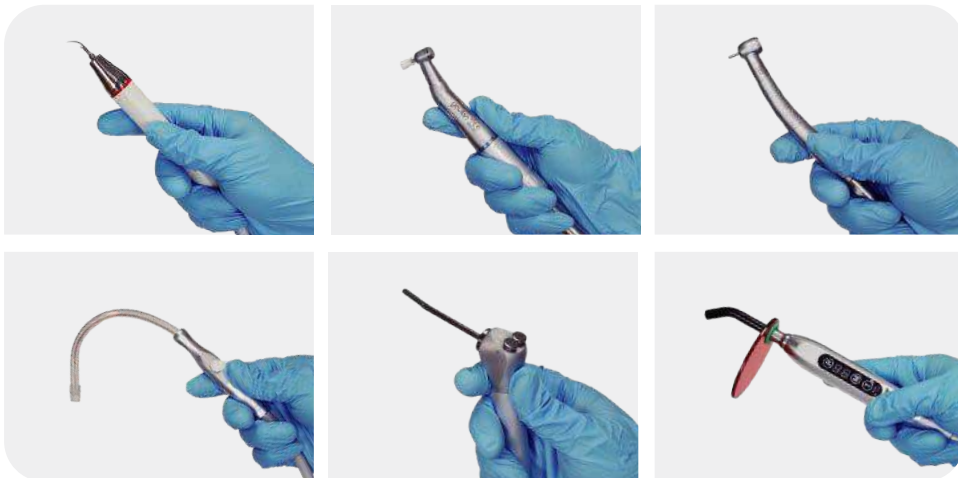

YL VET DENTAL UNIT

FC6 vet dental Unit

YL FC6 VET dental workstation can be used as a comprehensive dental work platform for tooth polishing, light curing, restoration, cutting and root canal treatment. It can also be used for animal tooth beauty, tooth removal, oral tumor cutting, etc., bringing more help to animal welfare, It can also improve the veterinarian's handling of animal oral problems more efficiently.

Multifunctional dental equipment

Design for animal

Comprehensive & professional

YL VET DENTAL UNIT

FC6 vet dental Unit

Technical Parameters

Item	Specification
Compressor	Oil-Free Air Compressor
Power	2.6-2.9A, 220/230V, 50/60Hz
Out Put Pressure	0.45~0.5MPa
Gas tank	8L
Sound Level	≤65dB
High Speed Handpiece	300000-340000rpm-Three-point spray-LED light
Low Speed Handpiece	2000-20000rpm
Ultrasonic Scaler	With white LED light 28kHz±3kHz
Suction handpiece	High volume suction system
LED Light curing unit	Light wavelength:420-480nm
Dimension	L52.2*W45*H93cm
Weight	About 44.8kg

Product info

Description	Unit
Compressor	1pcs
Power line	1pcs
High Speed Handpiece	1pcs
Low Speed Handpiece	1pcs
Scaler Handpiece	1pcs
3 Way Air/Water Syringe	1pcs
Suction handpiece	1pcs
LED Light curing unit	1set